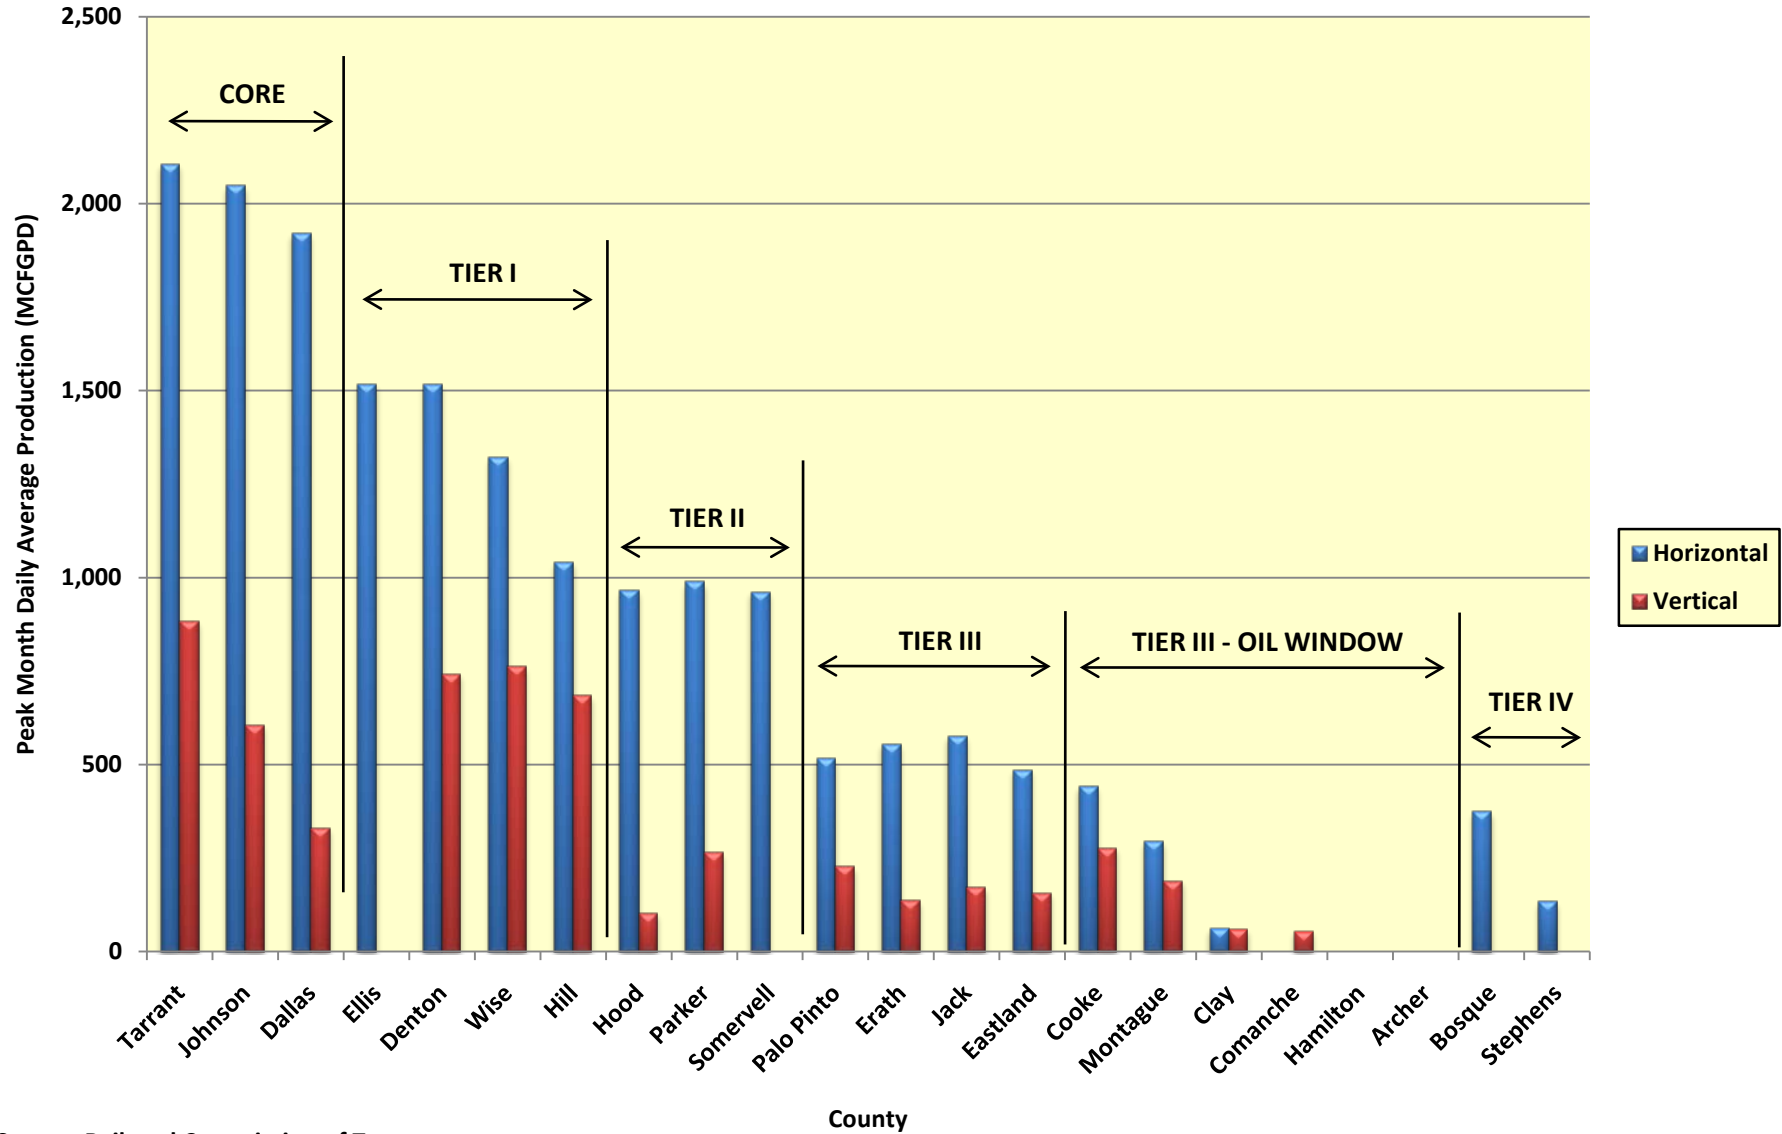

Historical Performance by County of Barnett Shale Gas Producers to May 1, 2009

Source: Railroad Commission of Texas

Powell Barnett Shale Newsletter, 8-3-2009